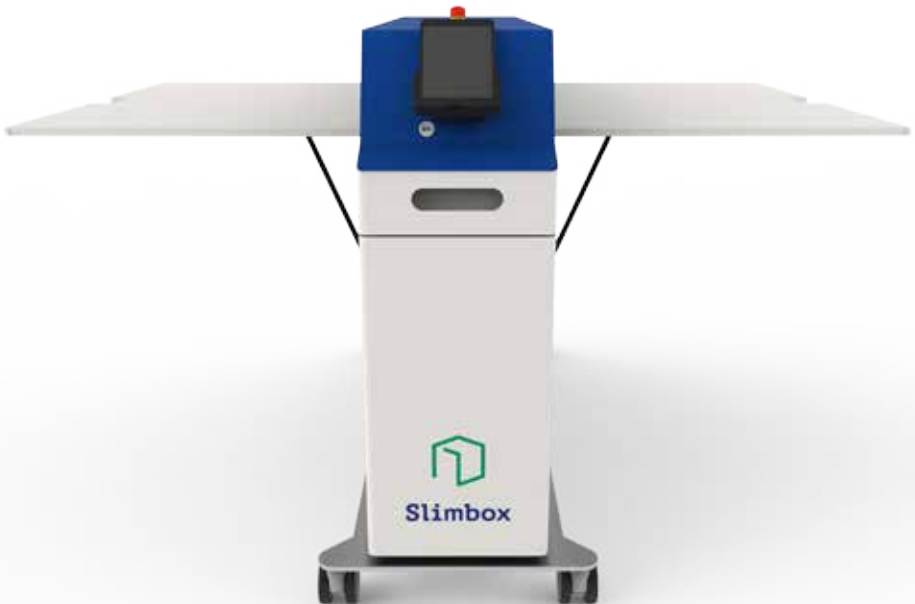

Slimbox

Slimbox. Perfectly fitted packaging
in a convenient new way.

Measure, pack and send.

- Choose from a large number of boxes (including Fefco-standards) from the Slimbox app. Or create your own box by entering the dimensions.
- Experiment with your package design. Upload a personal drawing and cut it into whatever shape you want.
- Control the machine entirely with the Slimbox app. Your mobile device can connect over USB or wireless (even with no network available).
- Packing heavy goods? Just push one button in the app and cut a new box that perfectly fits around your last box. Do this again until it has the strength to hold your product.

Standard packaging just became obsolete.

Slimbox is a brand new stationary machine to improve your logistics in a smart way. The very first in its kind. And here to stay.

A revolution in the packaging industry.

- Create your custom-made and perfect-fit cardboard boxes with Slimbox
- For every shape and all kinds of goods
- Fits smaller businesses and larger facilities

What do we stand for?

- We want to lower your packaging and sending costs by lowering your need for filling materials and re-using leftover pieces of cardboard.
- We want to save you time. No time wasted finding the right box or keeping up with warehouse maintenance. Let Slimbox do the work for you and optimize your storage inventory.
- We want to help save the planet by implementing a zero-waste policy. We reduce your carbon emissions with at least 40% and re-use leftover material. Let's build a greener future together!

Slimbox machine feature list

Machine dimensions open (cm) : 155,8 D x 176,7 W x 115 H cm

Machine dimensions closed (cm): 155,8 D x 55 W x 115 H cm

Maximum size of material (cm): 100 x 200 cm

Corrugated thickness between (mm): 1 and 5 mm